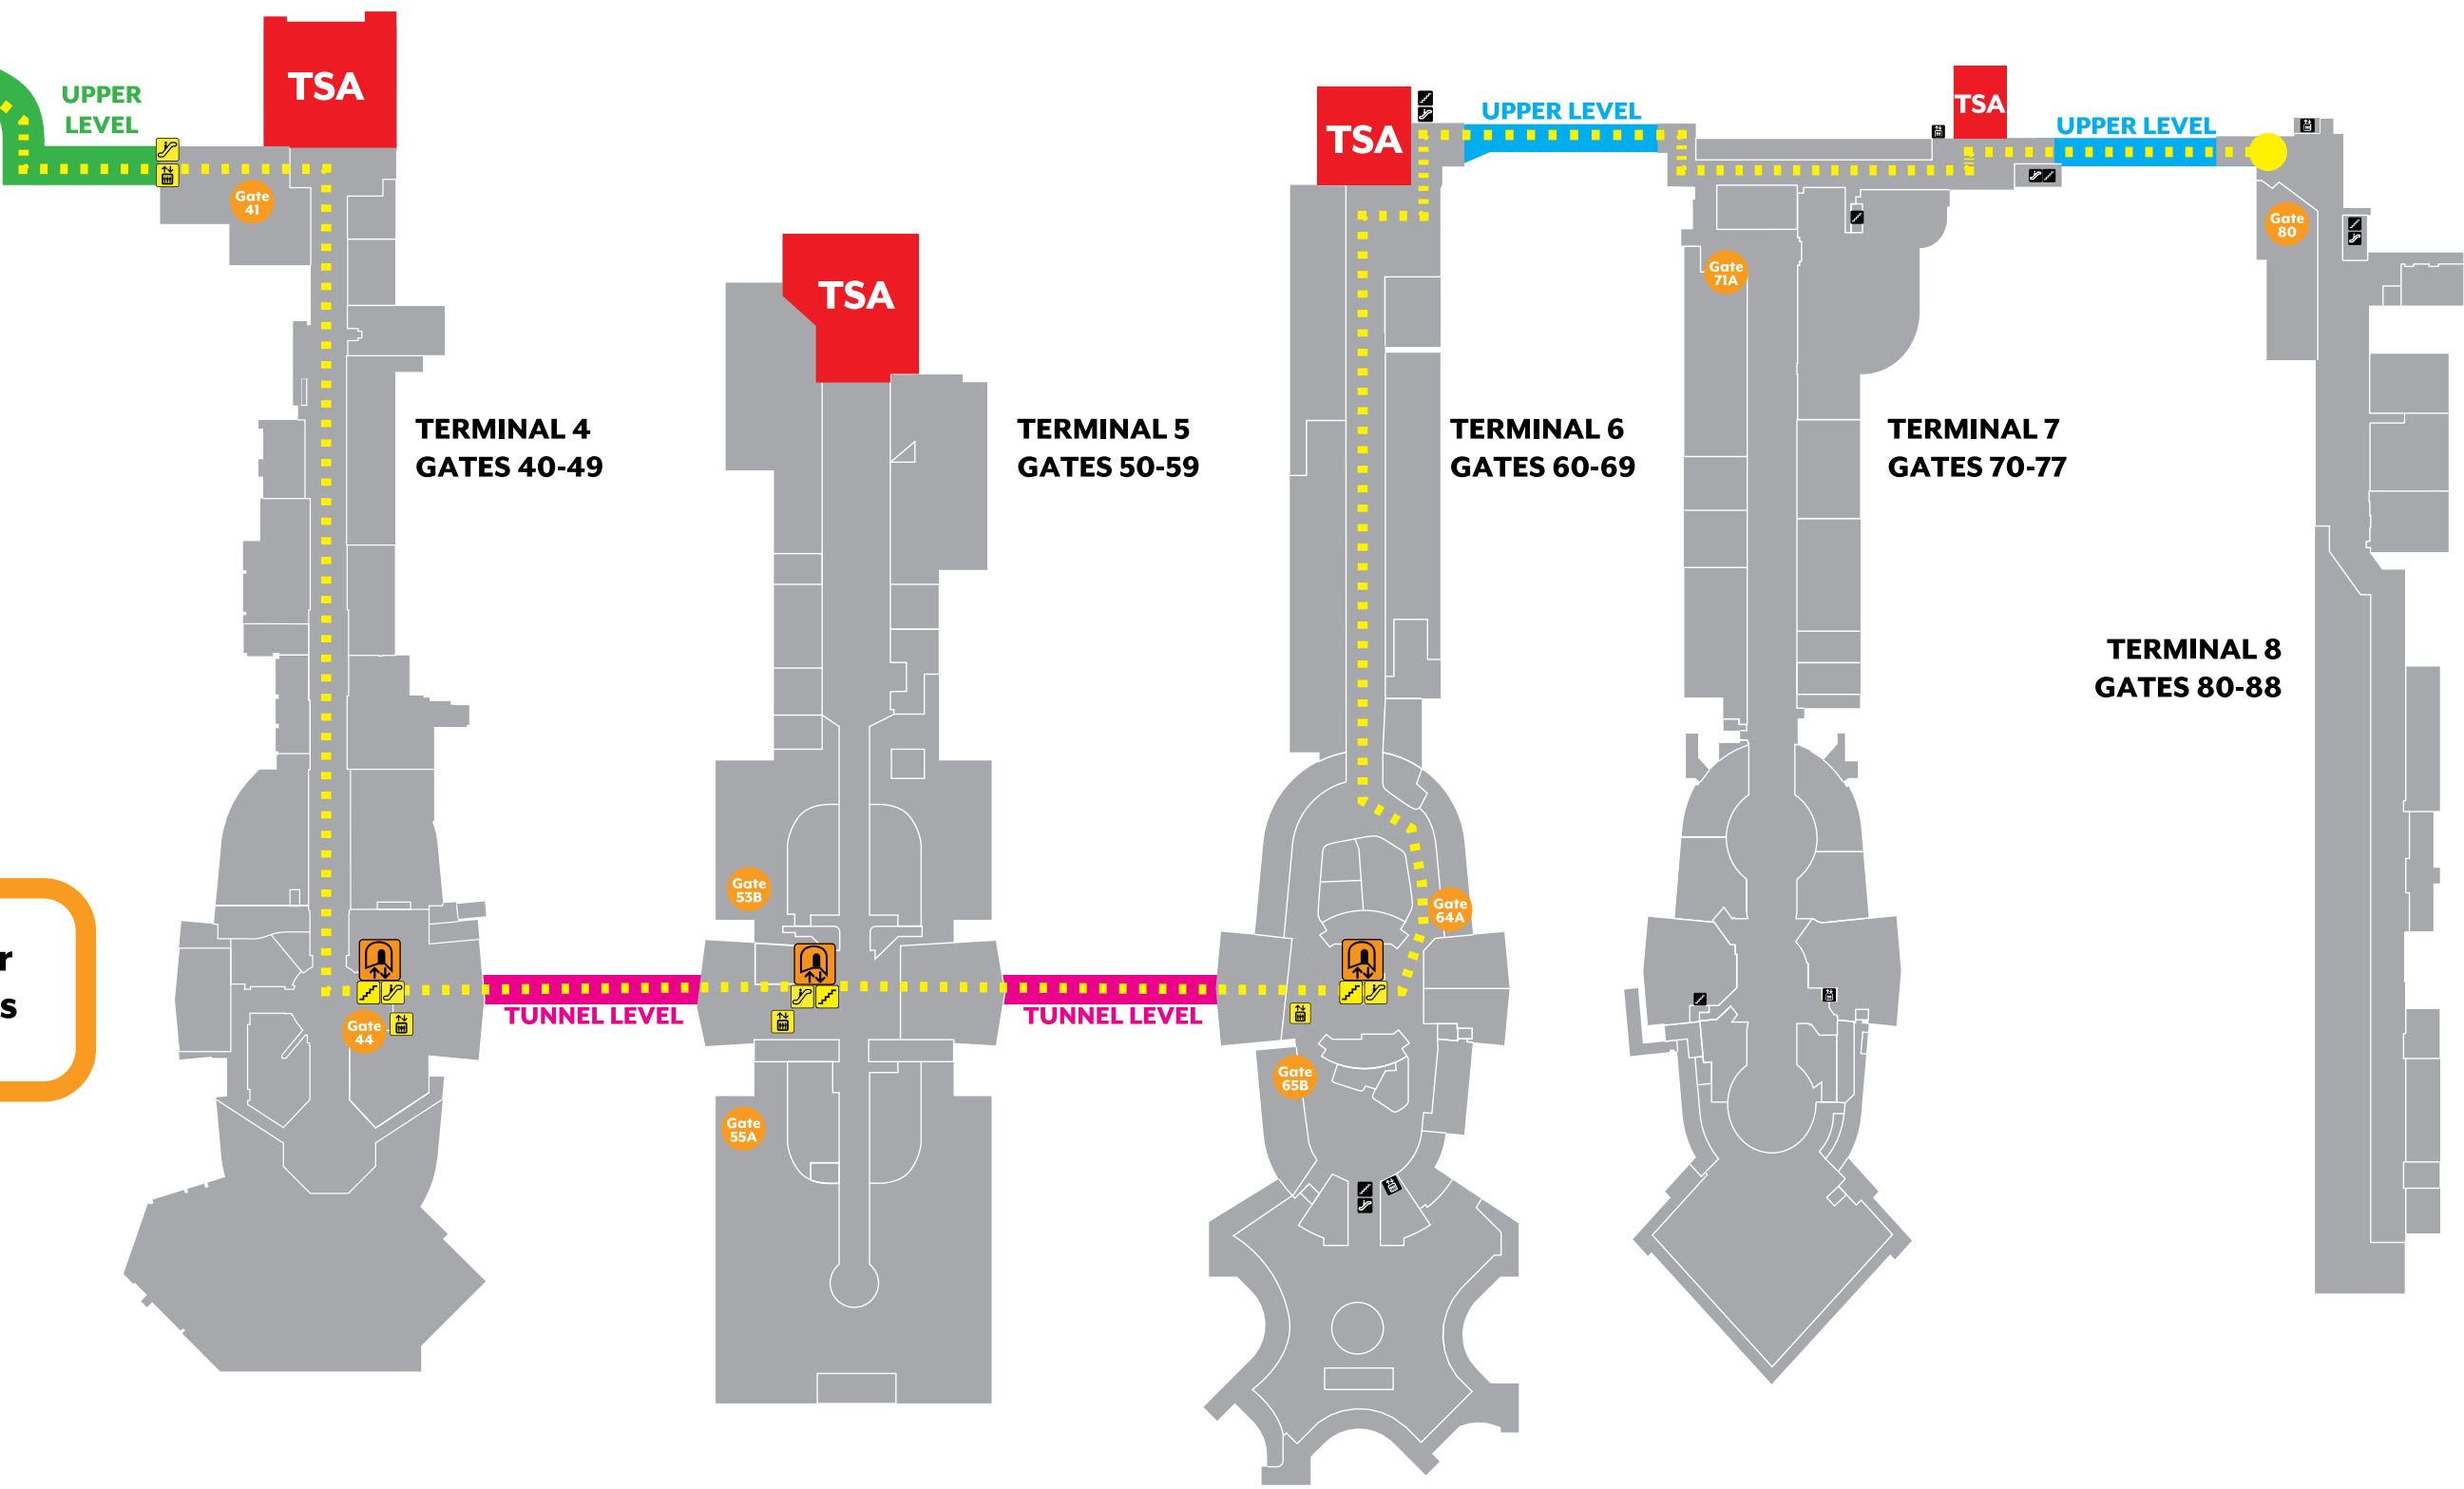

HOW DO I CONNECT FROM TERMINAL B THROUGH TERMINAL 8? FOLLOW THE YELLOW DOTS!

It Takes About 5-8 Minutes to Walk Between Each Terminal.

**Enter Here for
Tunnel Access**