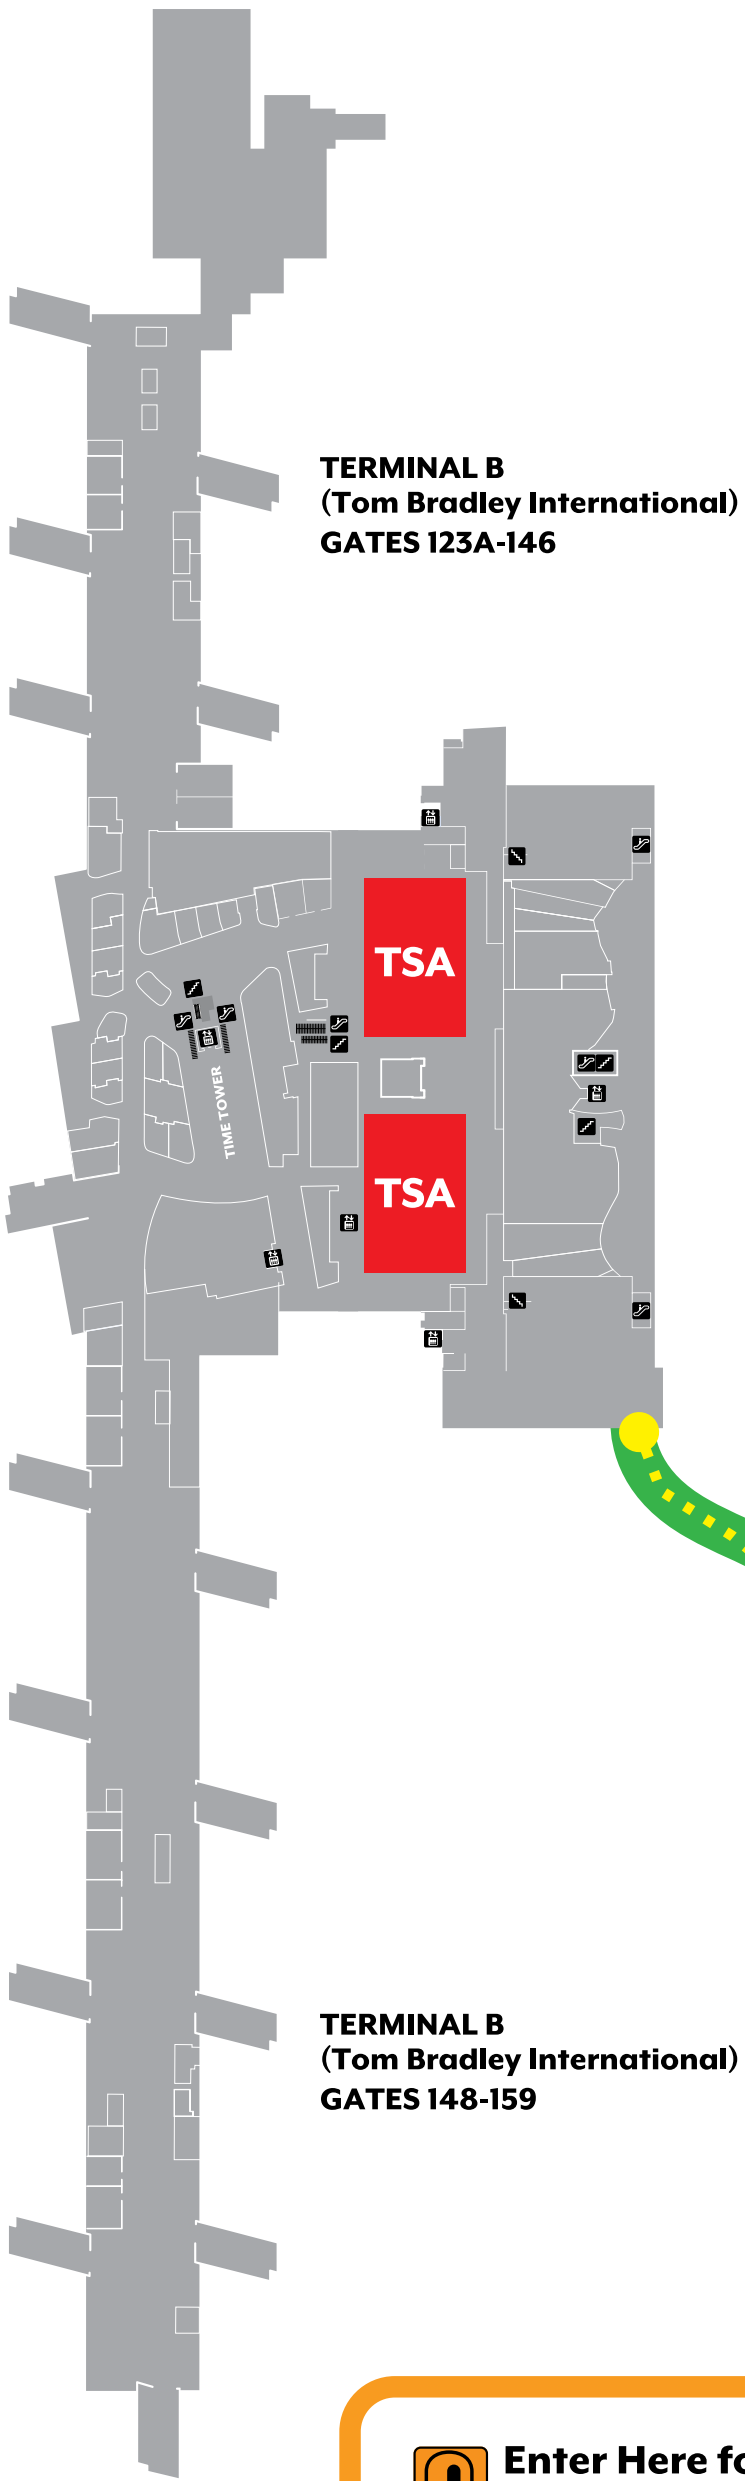

HOW DO I CONNECT FROM TERMINAL B THROUGH TERMINAL 8? FOLLOW THE YELLOW DOTS!

It Takes About 5-8 Minutes to Walk Between Each Terminal.

**Enter Here for
Tunnel Access**