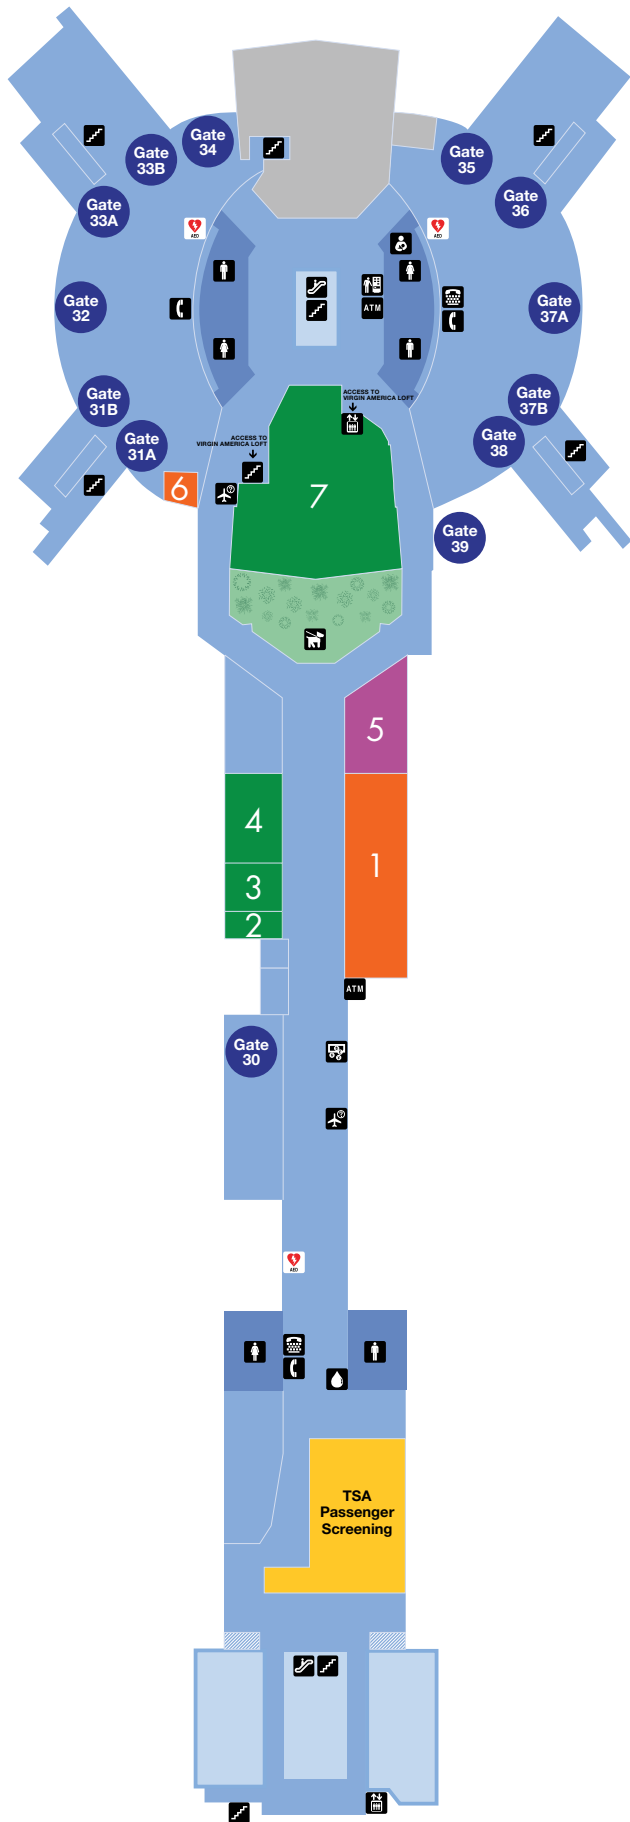

# Terminal 3 (Gates 30 - 39) Departures Level Directory

## DEPARTURES LEVEL

### FOOD AND BEVERAGE

- 2 Angel City Brewery
- 3 Peet's Coffee
- 4 Blue Window
- 7 **Food Court:**  
Burger King  
Starbucks

### GROUND TRANSPORTATION

- Ride Service Pick Up
- Private Parking Shuttles  
Pick Up & Drop Off.  
Parking Shuttle to Lot C and  
City Bus Center on 98th Street