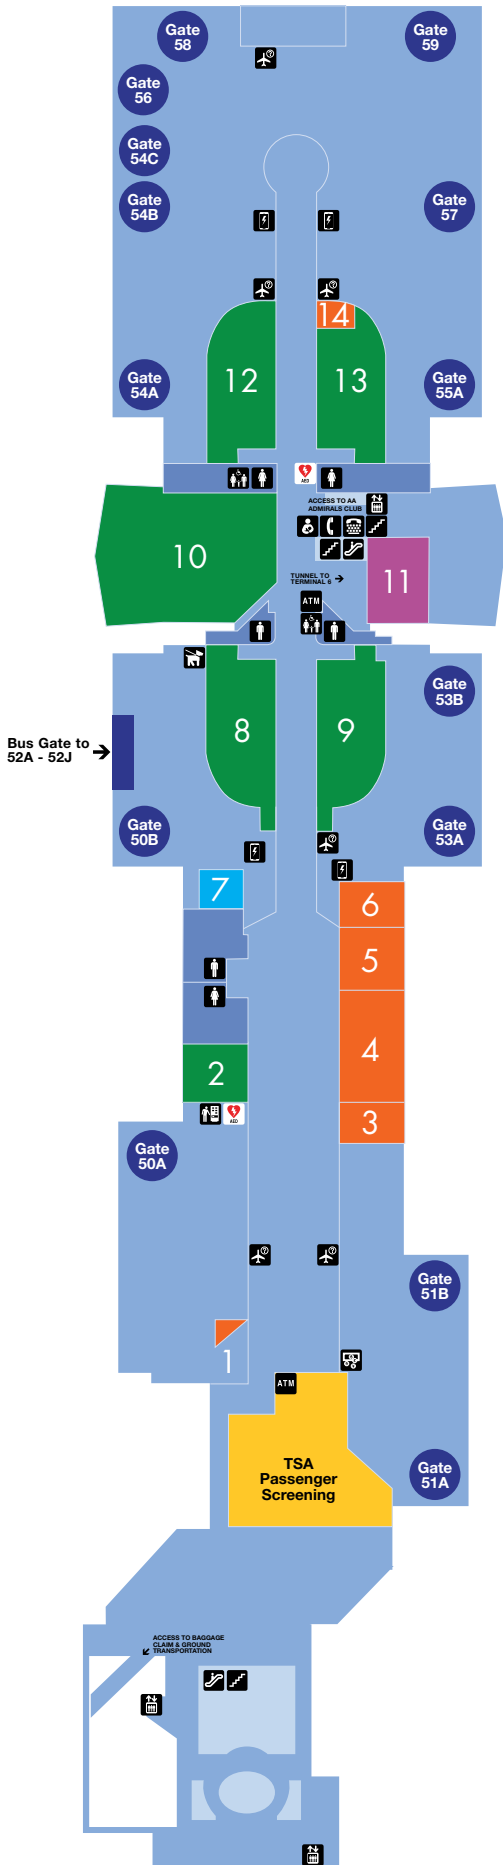

Terminal 5 (Gates 50 - 59) Departures Level Directory

DEPARTURES LEVEL

FOOD AND BEVERAGE

- 2 Coffee Bean & Tea Leaf
- 8 Lemonade
- 9 Rock & Brews
- 10 Food Court:**
 - Coffee Bar
 - Farmers Market To Go
 - Loteria!
 - Monsieur Marcel Gourmet Market
- 12 Skewers by Morimoto
- 13 Ford's Filling Station

SHOPPING

- 1 See's Candies
- 3 Magic Johnson Sports
- 4 I Love L.A.
- 5 The Mattel Experience
- 6 Rip Curl
- 11 DFS Duty Free
- 14 L.A. Times Newsstand

SERVICES

- 7 XpresSpa
- Complimentary Wi-Fi at LAX
- Currency Exchange provided by ICE
- Nursing Room
- Restroom - Family (East End)

GROUND TRANSPORTATION

- Ride Service Pick Up
- Private Parking Shuttles
Pick Up & Drop Off.
LAX Shuttle to Lot C,
Cell Phone Waiting Lot &
LAX Transit Center

ARRIVALS LEVEL

FOOD AND BEVERAGE

- Coffee Bean and Tea Leaf

- Hotel Shuttles
Pick Up & Drop Off
- Shared Ride Vans
- Taxi
- FlyAway, Buses &
Long Distance Vans
- LAX Shuttle Airline Connections
& Metro Green Line Station
- Rental Car Shuttle

LEGEND

- | | | |
|-------------------|------------------------------------|-------------------------------------|
| ATM | Escalator | Restroom - Women |
| Automated Retail | FIDS
Flight Info Display Screen | Service Animal /
Pet Relief Area |
| Baggage | Information | Stairs |
| Car Rental | Nursing Room | TDD Pay Phones |
| Currency Exchange | Pay Phones | Ticketing |
| Defibrillator | Phone Charging
Station | Water Vending |
| Departure | Restroom
All Gender | |
| Elevator | Restroom - Men | |